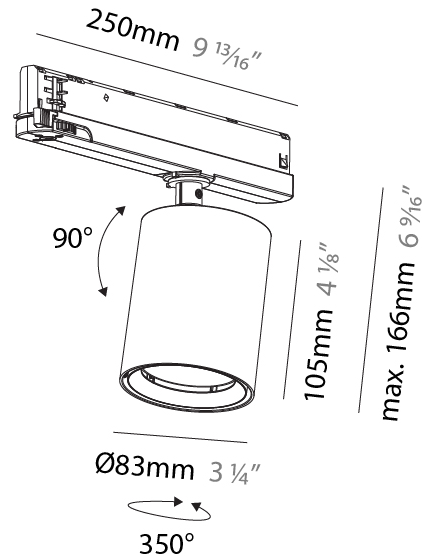

GENERAL

Series: Centriq
Subseries: Centriq In
Brand: Prolicht
Division: Architectural
Mounting Type: Track
Mounting Location: Ceiling
Subcategory: Spots

PHYSICAL

Shape: Cylinder
Diameter (mm): 83
Diameter (in): 3 1/4
Length (mm): 250
Length (in): 9 13/16
Height (mm): 166
Height (in): 6 9/16
Light Distribution: Adjustable / Direct
Weight (kg): 0.6
Fixture Finish: SSR / BKV / CWI / CRY / HAB / UFT / ITA / RUA / FTG / MYG / LOD / PUS / FRO / FUP / KIA / POP / BLS / SPG / MEY / GOH / GUM / CHC / COM / ABZ / JAG / OBR / MOS / ROR
Holder Finish: WHI / BLK
Accent Finish: SSR / BKV / CWI / CRY / HAB / LAG / UFT / ITA / RUA / RUR / MIC / FTG / MYG / TWT / LOD / PUS / FRO / FUP / KIA / POP / BLS / SPG / MEY / GOH / GUM / CHC / COM / ABZ / JAG
Fixture Material: Aluminum

ELECTRICAL

Lamp Type: LED (Zhaga Standard)
Input Wattage (W): 26
Total Output Wattage (W): 23.7
Dimming: Non-Dimmable / 0-10V Dimming
Driver Included: Yes
Driver Location: Integrated
Driver Type: Constant Current - 120Vac
Driver Class: Class 2
Input Voltage (V): 120

LED

Number of LEDs: 1
Color Temperature (°K): 2700 / 3000 / 3500 / 4000
Max. Delivered Lumen (lm): 1975 / 2056 / 2145 / 2245
Nominal Lumen (lm): 2429 / 2529 / 2638 / 2761
CRI: >90 CRI
Lamp Life (hrs): 50000

OPTICAL

Optic°: 12
Adjustability: Rotational 360°; Tilt 90° (±45°)

RATINGS AND CERTIFICATIONS

Certified By: Certified for North American Standards
IP rating: IP20

PROJECT
TYPE
SPECIFIER
QUANTITY
DATE