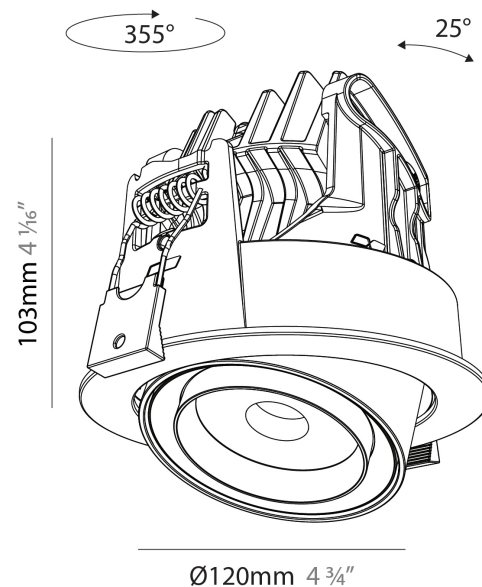

GENERAL

Series: Centriq
Subseries: Centriq Round Flex Adjustable
Brand: Prolicht
Division: Architectural
Mounting Type: Recessed
Mounting Location: Ceiling
Subcategory: Spots

PHYSICAL

Shape: Cylinder
Diameter (mm): 120
Diameter (in): 4 3/4
Height (mm): 105
Height (in): 4 1/8
Min. Recessing Depth (mm): 120
Min. Recessing Depth (in): 4 3/4
Light Distribution: Adjustable / Direct
Weight (kg): 0.666
Fixture Finish: SSR / BKV / CWI / CRY / HAB / UFT / ITA / RUA / FTG / MYG / LOD / PUS / FRO / FUP / KIA / POP / BLS / SPG / MEY / GOH / GUM / CHC / COM / ABZ / JAG / OBR / MOS / ROR
Fixture Material: Aluminum
Cut-out Measurements: Dia. 112mm / 4 7/16"

ELECTRICAL

Lamp Type: LED (Zhaga Standard)
Input Wattage (W): 20.5
Total Output Wattage (W): 18.1
Dimming: Tri-Mode (Non-Dimming and Phase Dimming (120Vac only) and 0-10V Dimming)
Driver Included: Yes
Driver Location: Recessed Housing
Driver Type: Constant Current - Universal
Driver Class: Class 2
Housing: ENCP 3
Input Voltage (V): 120 - 277
Constant Current (MA): 500

LED

Color Temperature (°K): 2700 / 3000 / 3500 / 4000
Max. Delivered Lumen (lm): 1201 / 1294 / 1346 / 1373
Nominal Lumen (lm): 1668 / 1797 / 1869 / 1907
CRI: >90 CRI
Lamp Life (hrs): 50000

OPTICAL

Beam Angle: 18 - 46
Adjustability: Rotational 350° / Tilt 25°

RATINGS AND CERTIFICATIONS

Certified By: CSA Certified to UL and CSA Standards
IP rating: IP20